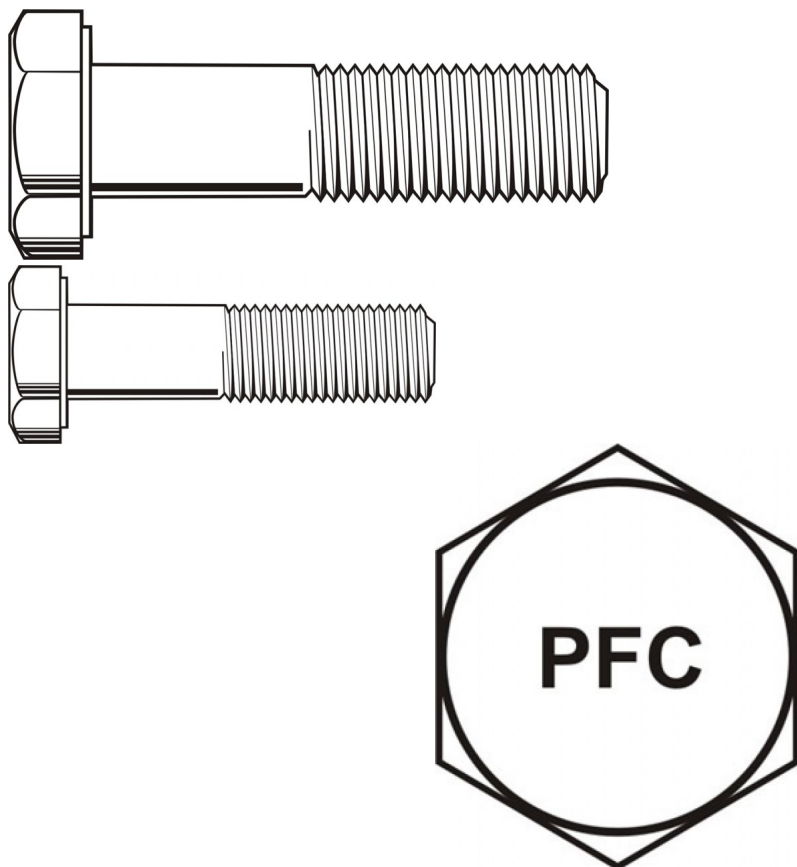

Cap Screw - Grade 2

Rating: Not Rated Yet

[Ask a question about this product](#)

Description HB2C0 1/4-20 X 3/8 HEX CAP SCREW
406Z GR2 STEEL ZINC
HB2C0 1/4-20 X 1/2 HEX CAP SCREW
408BO GR2 STEEL BLACK OXIDE
HB2C0 1/4-20 X 1/2 HEX CAP SCREW
408Z GR2 STEEL ZINC
HB2C0 1/4-20 X 6-1/2 HEX CAP SCREW
4104Z GR2 STEEL ZINC
HB2C0 1/4-20 X 5/8 HEX CAP SCREW
410BO GR2 STEEL BLACK OXIDE
HB2C0 1/4-20 X 5/8 HEX CAP SCREW
410Z GR2 STEEL ZINC
HB2C0 1/4-20 X 5/8 HEX CAP SCREW
410ZB GR2 STEEL BLACK ZINC
HB2C0 1/4-20 X 7 HEX CAP SCREW
4112Z GR2 STEEL ZINC
HB2C0 1/4-20 X 7-1/2 HEX CAP SCREW
4120Z GR2 STEEL ZINC
HB2C0 1/4-20 X 8 HEX CAP SCREW
4128Z GR2 STEEL ZINC