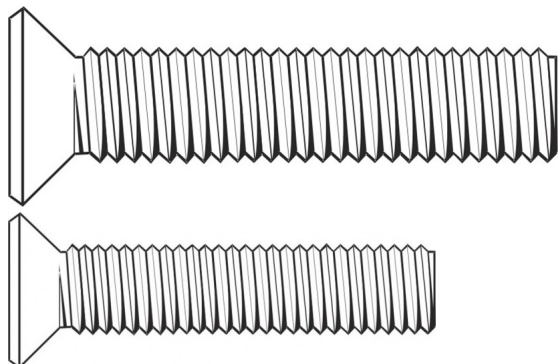

Flat Head Socket Cap Screw - Alloy & Stainless

Rating: Not Rated Yet

[Ask a question about this product](#)

Description **SIZE ALLOSTAIN QTY / WT /**
Y LESS CTN CTN

PART PART
#

4-40 x SHFC.SHFC
1/4 0404X 0404
4-40 x SHFC.SHFC
3/8 0406X 0406
4-40 x SHFC.SHFC
5/8 0410X 0410
6-32 x SHFC.SHFC
1/4 0604X 0604
6-32 x SHFC.SHFC
3/8 0606X 0606
6-32 x SHFC.SHFC
7/16 0607X 0607
6-32 x SHFC.SHFC
1/2 0608X 0608
6-32 x SHFC.SHFC
5/8 0610X 0610
6-32 x SHFC.SHFC
3/4 0612X 0612
6-32 x SHFC.SHFC
1 0616X 0616
6-32 x SHFC.SHFC
1-1/4 0620X 0620
6-40 x SHFF .SHFF
1/2 0608X 0608
8-32 x SHFC.SHFC
3/8 0806X 0806
8-32 x SHFC.SHFC
1/2 0808X 0808
8-32 x SHFC.SHFC
5/8 0810X 0810
8-32 x SHFC.SHFC
3/4 0812X 0812
10-24 x SHFC.SHFC
1/2 1008X 1008

10-24 x SHFC .SHFC
3/4 1012X 1012
10-24 x SHFC .SHFC
1-1/4 1020X 1020
10-24 x SHFC .SHFC
1-1/2 1024X 1024
10-24 x SHFC .SHFC
1-3/4 1028X 1028
10-24 x SHFC .SHFC
2 1032X 1032
10-32 x SHFF .SHFF
5/16 1005X 1005
10-32 x SHFF .SHFF
3/8 1006X 1006
10-32 x SHFF .SHFF
1/2 1008X 1008
10-32 x SHFF .SHFF
3/4 1012X 1012
10-32 x SHFF .SHFF
1 1016X 1016
10-32 x SHFF .SHFF
1-1/4 1020X 1020
10-32 x SHFF .SHFF
1-1/2 1024X 1024
10-32 x SHFF .SHFF
1-3/4 1028X 1028
10-32 x SHFF .SHFF
2 10X32 1032
1/4-20 SHFC .SHFC
x 1/2 1408X 1408
1/4-20 SHFC .SHFC
x 5/8 1410X 1410
1/4-20 SHFC .SHFC
x 3/4 1412X 1412
1/4-20 SHFC .SHFC
x 1 1416X 1416
1/4-20 SHFC .SHFC
x 1-1/4 1420X 1420
1/4-20 SHFC .SHFC
x 1-1/2 1424X 1424
1/4-20 SHFC .SHFC
x 1-3/4 1428X 1428
1/4-20 SHFC .SHFC
x 2 1432X 1432
1/4-20 SHFC .SHFC
x 2-1/2 1440X 1440
1/4-20 SHFC .SHFC
x 3 1448X 1448
1/4-20 SHFF .SHFF
x 4 1464X 1464
1/4-28 SHFF .SHFF
x 1/2 1408X 1408
1/4-28
x 5/8