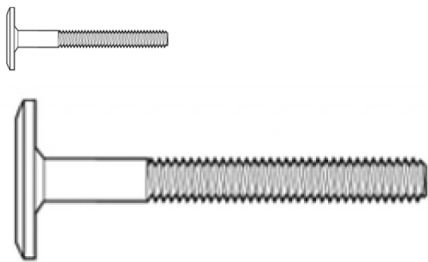

Joint Connector Bolt

Rating: Not Rated Yet

[Ask a question about this product](#)

Description	Part Number	Material / Finish
JCBA0430N	1/4-20 X 30MM JCB-A JOINT CONNECT STEEL NICKEL PLATE	STEEL NICKEL PLATE
JCBA0430X	1/4-20 X 30MM JCB-A JOINT CONNECT PLAIN	PLAIN
JCBA0430Z	1/4-20 X 30MM JCB-A JOINT CONNECT ZINC	ZINC
JCBA0435N	1/4-20 X 35MM JCB-A JOINT CONNECT STEEL NICKEL PLATE	STEEL NICKEL PLATE
JCBA0435R	1/4-20 X 35MM JCB-A JOINT CONNECT *RED*	*RED*
JCBA0435X	1/4-20 X 35MM JCB-A JOINT CONNECT PLAIN	PLAIN
JCBA0435Z	1/4-20 X 35MM JCB-A JOINT CONNECT ZINC	ZINC
JCBB04100X	1/4-20 X 100MM JCBB JOINT CONNECT PLAIN	PLAIN
JCBB04100Z	1/4-20 X 100MM JCBB JOINT CONNECT ZINC	ZINC
JCBB0412BO	1/4-20 X 12MM JCBB JOINT CONNECT BLACK OXIDE	BLACK OXIDE
JCBB0412BON P	1/4-20 X 12MM JCBB CONNECT SCREW STEEL BLACK OXIDE W/NYLON LOCK PATCH	STEEL BLACK OXIDE W/NYLON LOCK PATCH
JCBB0412BZ	1/4-20 X 12MM JCBB JOINT CONNECT BLACK ZINC	BLACK ZINC
JCBB0415N	1/4-20 X 15MM JCB-B JOINT CONNECT STEEL NICKEL PLATE	STEEL NICKEL PLATE
JCBB0415Z	1/4-20 X 15MM JCB-B JOINT CONNECT ZINC	ZINC
JCBB0420BO	1/4-20 X 20MM JCB-B JOINT CONNECT BLACK OXIDE	BLACK OXIDE
JCBB0420BZ	1/4-20 X 20MM JCB-B JOINT CONNECT BRONZE	BRONZE
JCBB0420N	1/4-20 X 20MM JCB-B JOINT CONNECT STEEL NICKEL PLATE	STEEL NICKEL PLATE
JCBB0425	1/4-20 X 25MM JCBB BOLT	BOLT